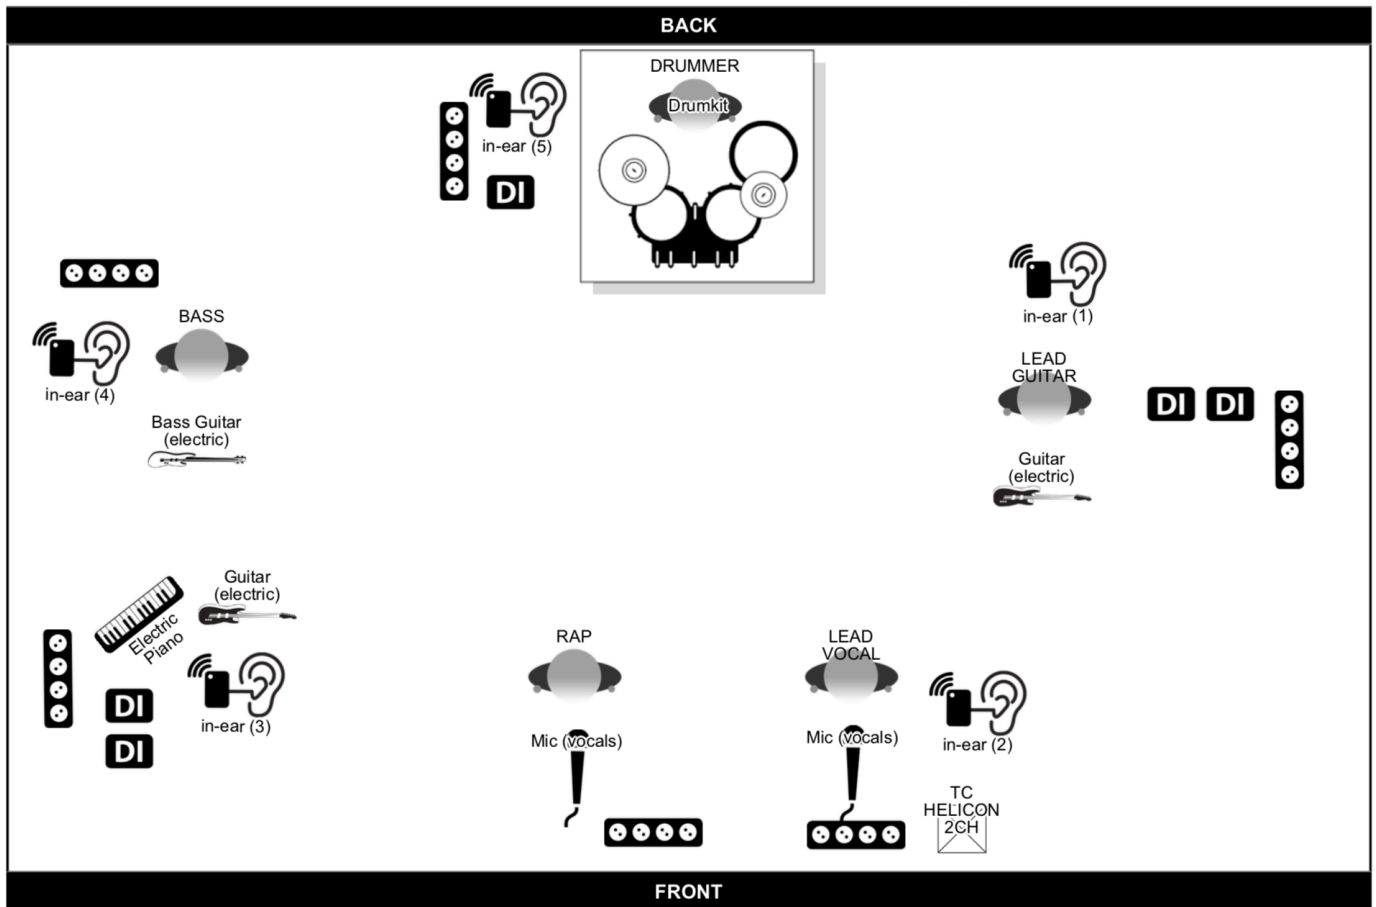

LIVING THEORY - WORLDWIDE LINKIN PARK TRIBUTE

DRUMS

- 1 Bass drum 22"
- 1 snare drum 14"
- 1 snare drum 10"
- 1 tom 12"
- 1 floor tom 16"
- 2 hi hat 14"
- 2 crash 18"

BASS

Mono 1 D.I.

LEAD GTR

Stereo Out // 2 D.I. mono or 1 D.I. Stereo

RTM GTR

Mono Out // 1 D.I.

BACKING TRACKS

n° 1 mono output

KEYBOARDS

Mono // 1 D.I.

MAIN VOCAL

Stereo out - TC HELICON

SM 58beta or similar is required as a spare mic

RAP VOCAL

Mono out

SM 58beta or similar is required as a spare mic

BACKING VOCALS

SM58 required

Mixer di sala:

Mixer, 24 channels